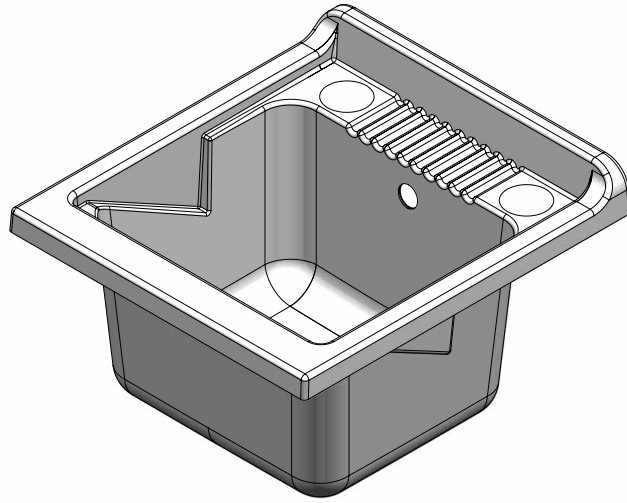

ARCOBALENO

ART. 6006SK

Mobile in nobilitato idrofugo W100, spessore 18 mm
Sportelli con angoli squadri
Maniglie cromate
Vasca in polipropilene resistente agli acidi
Asse di lavaggio in polipropilene resistente agli acidi
Sifone autopulente completo di piletta e troppopieno
Piedini regolabili in altezza 15 mm
Vasca forabile per installazione rubinetto
Scarico sifone a 35÷45 cm da terra

White washtub made of waterproof material W100, thickness 18 mm
Doors with square angles
Chromed door-handles
Basin made of acid resistant polypropylene
Washing board made of acid resistant polypropylene
Trap: self-cleaning, equipped with mounted drain and overflow
Height of the feet adjustable 15 mm
Basin perforable to install the faucet (faucet not included)
Siphon outlet 35÷45 cm from the floor

ART. 2030

Vasca in polipropilene 45x50
polypropylene basin 45x50

Dimensioni (mm)
Dimensions (mm)