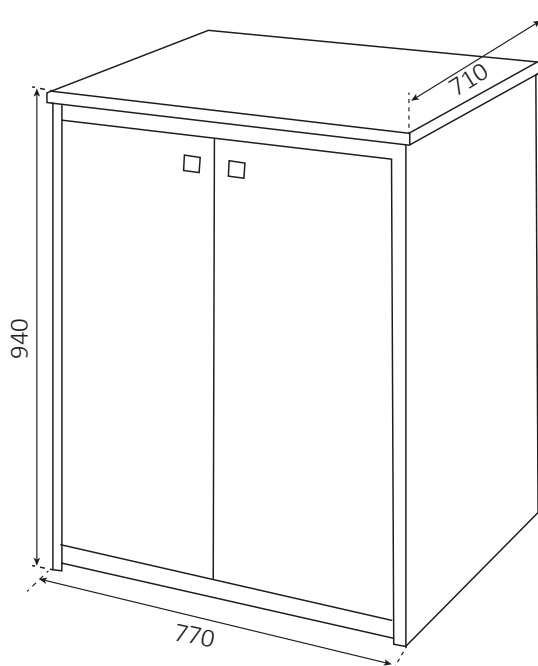

XXL

ART. 5013P – 5013PM

Articoli / Articles

5013P – Coprilavatrice in KIT
Washing machine shelter in mounting kit

5013PM – Coprilavatrice montato
Washing machine shelter – mounted

Mobile in materiale plastico resistente all'acqua,
con sportelli coprilavatrice
Adatto a lavatrici di ogni dimensione
Antine con chiusura magnetica
Piedini regolabili in altezza 15 mm
Completo di kit fissaggio a muro
Comodo accesso al filtro della lavatrice

Washing machine shelter suitable for outdoor use
Made of water-proof PVC
Doors with magnetic closing
Height of the feet: adjustable 15 mm
Easy access to the filter of the washing-machine
Complete with wall fixing kit
Suitable to every dimension of washing machine

Dimensioni / Dimensions (mm)

Misure esterne del mobile
External dimensions

Misure interne del mobile
Internal dimensions