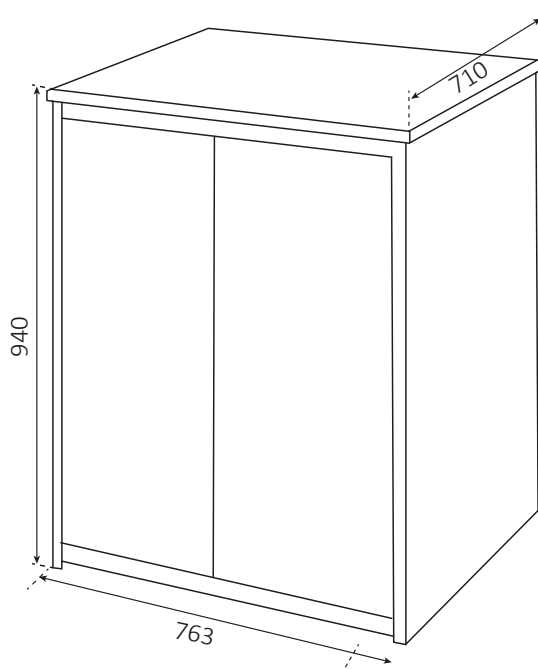

XXL

ART. 5010P – 5010PM

Articoli / Articles

5010P – Coprilavatrice in KIT
Washing machine shelter in mounting kit

5010PM – Coprilavatrice montato
Washing machine shelter – mounted

Mobile in materiale plastico resistente all'acqua,
con chiusura a serrandina
Adatto a lavatrici di ogni dimensione
Antine con chiusura magnetica
Piedini regolabili in altezza 15 mm
Completo di kit fissaggio a muro
Comodo accesso al filtro della lavatrice

Washing machine shelter suitable for outdoor use
Made of water-proof PVC
Two sliding shutters, to save space
Height of the feet: adjustable 15 mm
Easy access to the filter of the washing-machine
Complete with wall fixing kit
Suitable to every dimension of washing machine

Dimensioni / Dimensions (mm)

Misure esterne del mobile
External dimensions

Misure interne del mobile
Internal dimensions