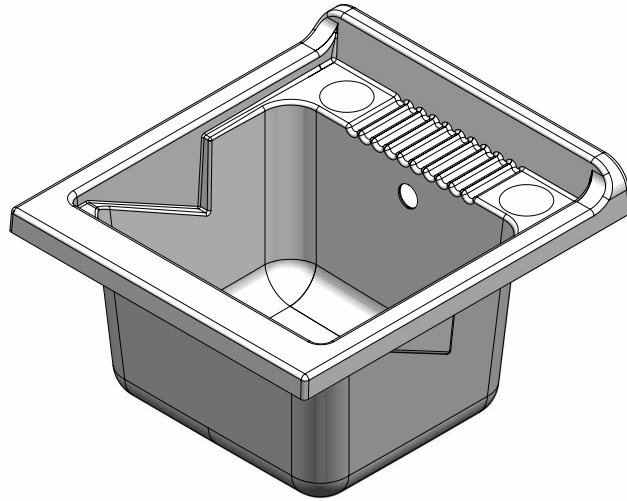

ECO

ART. 6006 – 6006OL

Mobile in nobilitato idrofugo W100, spessore 18 mm
Sportelli con angoli squadrati
Maniglie e piedini satinati
Vasca in polipropilene resistente agli acidi
Asse di lavaggio in polipropilene resistente agli acidi
Sifone autopulente completo di piletta e troppopieno
Piedini regolabili in altezza 15 mm
Vasca forabile per installazione rubinetto (rubinetto non incluso)
Scarico sifone a 35÷45 cm da terra

Articoli / Articles

6006 – Lavatoio bianco
White washtub

6006OL – Lavatoio olmo
Elm washtub

White washtub made of waterproof material W100, thickness 18 mm
Doors with square angles
Glazed door-handles and glazed feet
Basin made of acid resistant polypropylene
Washing board made of acid resistant polypropylene
Trap: self-cleaning, equipped with mounted drain and overflow
Height of the feet adjustable 15 mm
Basin perforable to install the faucet (faucet not included)
Siphon outlet 35÷45 cm from the floor

ART. 2030

Vasca in polipropilene 45x50
polypropylene basin 45x50

Dimensioni (mm)
Dimensions (mm)