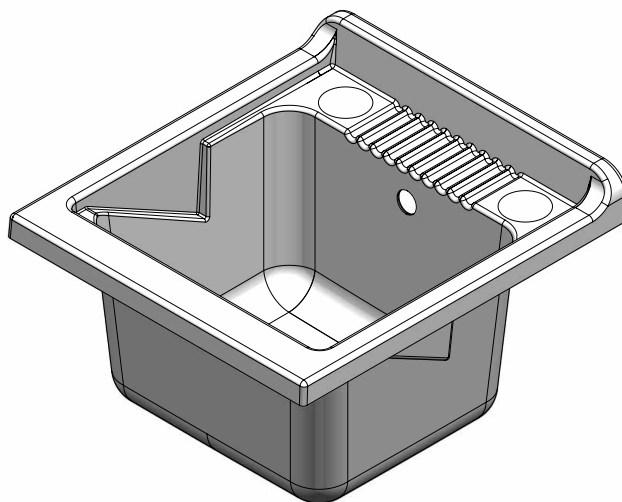

TOP COLOR

ART. 2006L – 2006LE – 2006LSG

Mobile in nobilitato idrofugo W100, spessore 18 mm
 Sportello scorrevole lucido con angoli arrotondati
 Cestone multi-uso
 Bordi con colle poliuretaniche
 Vasca in polipropilene resistente agli acidi
 Asse di lavaggio in polipropilene resistente agli acidi
 VASSOIO SALVAFONDO IN ALLUMINIO
 Sifone autopulente completo di piletta e troppopieno
 Piedini regolabili in altezza 15 mm
 Vasca forabile per installazione rubinetto (rubinetto non incluso)
 Scarico sifone a 35÷45 cm da terra

Articoli / Articles

	2006L	Lavatoio bianco White washtub
	2006LE	Lavatoio legno Wood washtub
	2006LSG	Lavatoio Stone Grey Stone grey washtub

White washtub made of waterproof material W100, thickness 18 mm
 Sliding doors with round shapes angles
 Multipurpose hamper
 Basin made of acid resistant polypropylene
 Washing board made of acid resistant polypropylene
 LOWER TRAY IN ALUMINUM
 Trap: self-cleaning, equipped with mounted drain and overflow
 Height of the feet adjustable 15 mm
 Basin perforable to install the faucet (faucet not included)
 Siphon outlet 35÷45 cm from the floor

ART. 2030

Vasca in polipropilene 45x50
polypropylene basin 45x50

Dimensioni (mm)
Dimensions (mm)