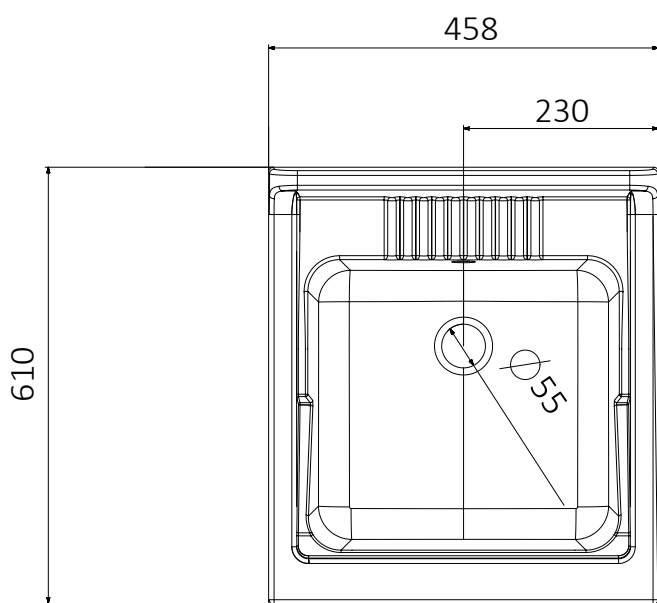

TOP COLOR

ART. 2005L – 2005LE – 2005LSG

Mobile in nobilitato idrofugo W100, spessore 18 mm
 Sportello scorrevole lucido con angoli arrotondati
 Cestone multi-uso
 Bordi con colle poliuretaniche
 Vasca in termoformatura
 Asse di lavaggio in polipropilene resistente agli acidi
 VASSOIO SALVAFONDO IN ALLUMINIO
 Sifone autopulente completo di piletta e troppopieno
 Piedini regolabili in altezza 15 mm
 Vasca forabile per installazione rubinetto (rubinetto non incluso)
 Scarico sifone a 35÷45 cm da terra

Articoli / Articles

	2005L	Lavatoio bianco White washtub
	2005LE	Lavatoio legno Wood washtub
	2005LSG	Lavatoio Stone Grey Stone grey washtub

White washtub made of waterproof material W100, thickness 18 mm
 Sliding doors with round shapes angles
 Multipurpose hamper
 Thermoforming basin
 Washing board made of acid resistant polypropylene
 LOWER TRAY IN ALUMINUM
 Trap: self-cleaning, equipped with mounted drain and overflow
 Height of the feet adjustable 15 mm
 Basin perforable to install the faucet (faucet not included)
 Siphon outlet 35÷45 cm from the floor

ART. 2029

Vasca in termoformatura 45x60
Thermoforming basin 45x60

36

266