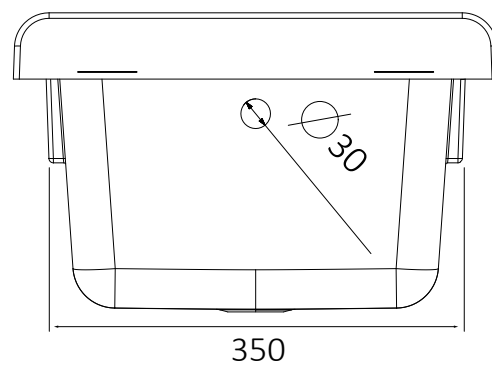

ART. 2029

Vasca in termoformatura 45x60
Thermoforming basin 45x60

36

266