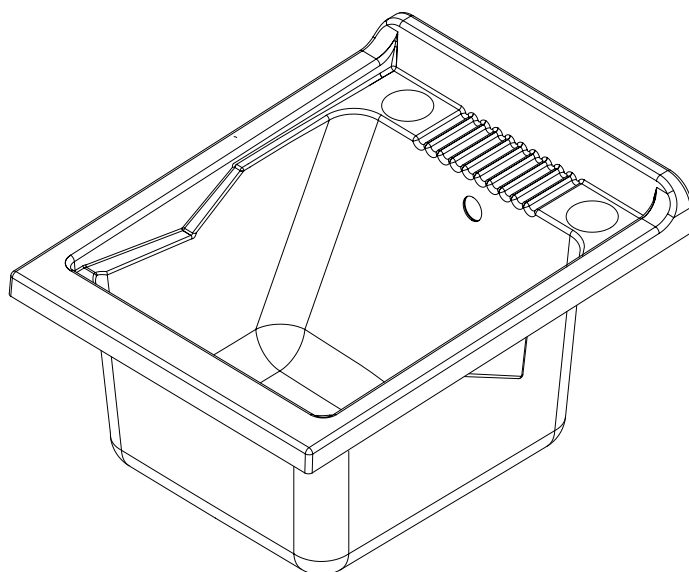

ART. 2029

Vasca in termoformatura 45x60
Thermoforming basin 45x60

36

266