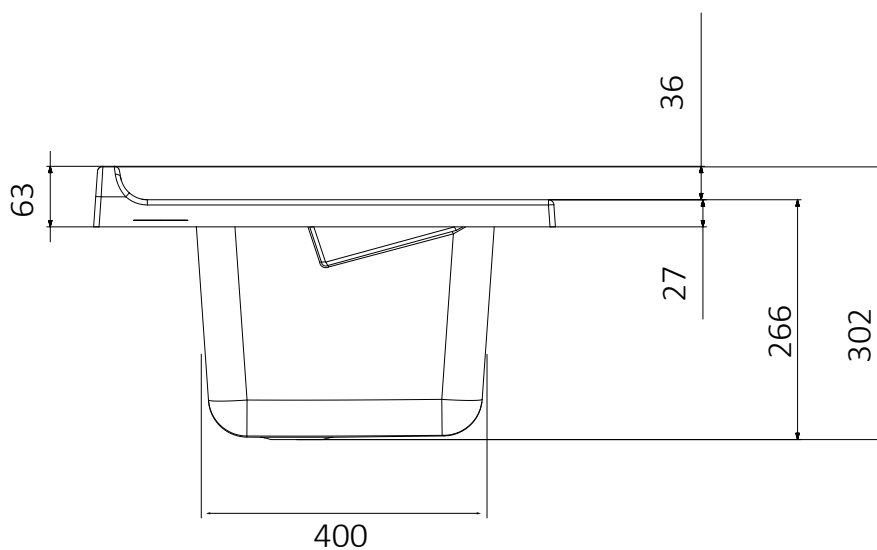

TOP COLOR

ART. 2005L – 2005LE – 2005LSG

Mobile in nobilitato idrofugo W100, spessore 18 mm
 Sportello scorrevole lucido con angoli arrotondati
 Cestone multi-uso
 Bordi con colle poliuretaniche
 Vasca in termoformatura
 Asse di lavaggio in polipropilene resistente agli acidi
 VASSOIO SALVAFONDO IN ALLUMINIO
 Sifone autopulente completo di piletta e troppopieno
 Piedini regolabili in altezza 15 mm
 Vasca forabile per installazione rubinetto (rubinetto non incluso)
 Scarico sifone a 35÷45 cm da terra

Articoli / Articles

	2005L	Lavatoio bianco White washtub
	2005LE	Lavatoio legno Wood washtub
	2005LSG	Lavatoio Stone Grey Stone grey washtub

White washtub made of waterproof material W100, thickness 18 mm
 Sliding doors with round shapes angles
 Multipurpose hamper
 Thermoforming basin
 Washing board made of acid resistant polypropylene
 LOWER TRAY IN ALUMINUM
 Trap: self-cleaning, equipped with mounted drain and overflow
 Height of the feet adjustable 15 mm
 Basin perforable to install the faucet (faucet not included)
 Siphon outlet 35÷45 cm from the floor

ART. 2029

Vasca in termoformatura 45x60
Thermoforming basin 45x60

36

266