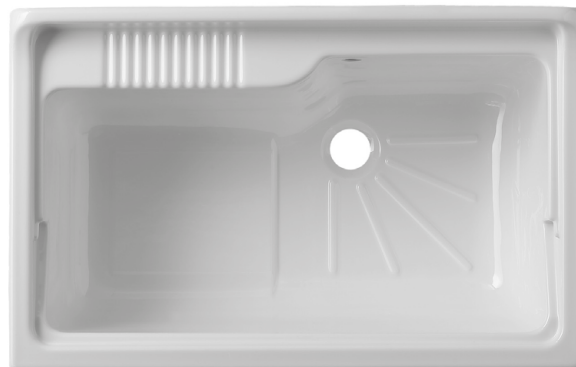

ESTERNI ROC

ART. 4010

Mobile in PVC resistente all'acqua
Sportelli a serrandina, non occupa spazi superflui
Vasca in termoformatura
Asse di lavaggio in pino verniciato
Sifone autopulente completo di piletta e troppopieno
Piedini regolabili in altezza 15 mm
Vasca forabile per installazione rubinetto (rubinetto non incluso)
Scarico sifone a 35÷45 cm da terra
Adatto per esterni o luoghi umidi

Washtub made of waterproof PVC
Doors: sliding shutter to fit small spaces
thermoforming basin
Washing board made of painted pine wood
Trap: self-cleaning, equipped with mounted drain and overflow
Height of the feet adjustable 15 mm
Basin perforable to install the faucet (faucet not included)
Siphon outlet 35÷45 cm from the floor
Suitable for outdoor uses or damp spaces

ART. 2033

Vasca in termoformatura 80x50, tutta vasca
Thermoforming basin 80x50, only basin

Dimensioni interne (cm)
Internal dimensions (cm)