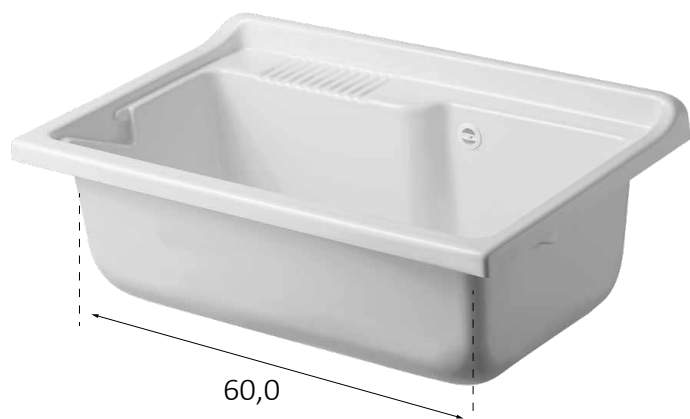

ESTERNI ROC

ART. 4010

Mobile in PVC resistente all'acqua
Sportelli a serrandina, non occupa spazi superflui
Vasca in termoformatura
Asse di lavaggio in pino verniciato
Sifone autopulente completo di piletta e troppopieno
Piedini regolabili in altezza 15 mm
Vasca forabile per installazione rubinetto (rubinetto non incluso)
Scarico sifone a 35÷45 cm da terra
Adatto per esterni o luoghi umidi

Washtub made of waterproof PVC
Doors: sliding shutter to fit small spaces
thermoforming basin
Washing board made of painted pine wood
Trap: self-cleaning, equipped with mounted drain and overflow
Height of the feet adjustable 15 mm
Basin perforable to install the faucet (faucet not included)
Siphon outlet 35÷45 cm from the floor
Suitable for outdoor uses or damp spaces

ART. 2033

Vasca in termoformatura 80x50, tutta vasca
Thermoforming basin 80x50, only basin

Dimensioni interne (cm)
Internal dimensions (cm)