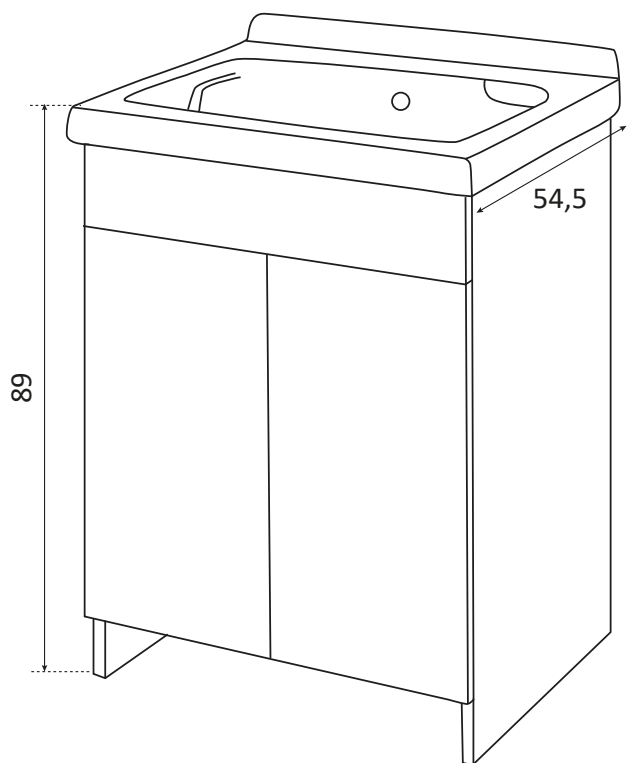

ART. 2002BCER

Lavatoio a due ante con vasca in ceramica
Wash-tub with two doors and ceramic basin

Dimensioni (cm) vasca

Misure esterne vasca

Misure interne vasca