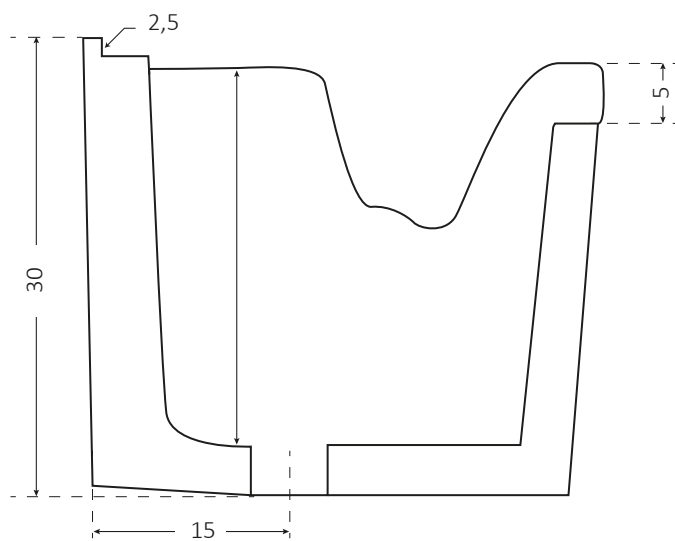

ART. 2002BCER

Lavatoio a due ante con vasca in ceramica
Wash-tub with two doors and ceramic basin

Dimensioni (cm) vasca

Misure esterne vasca

Misure interne vasca