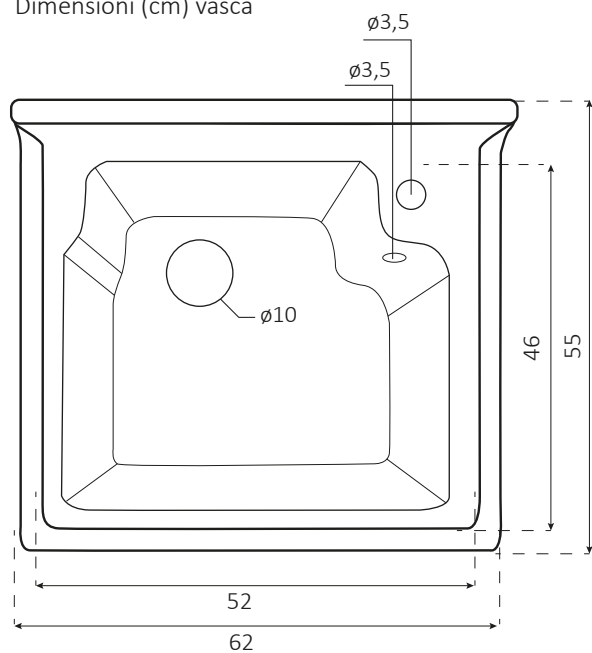

ART. 2002BCER

Lavatoio a due ante con vasca in ceramica
Wash-tub with two doors and ceramic basin

Dimensioni (cm) vasca

Misure esterne vasca

Misure interne vasca