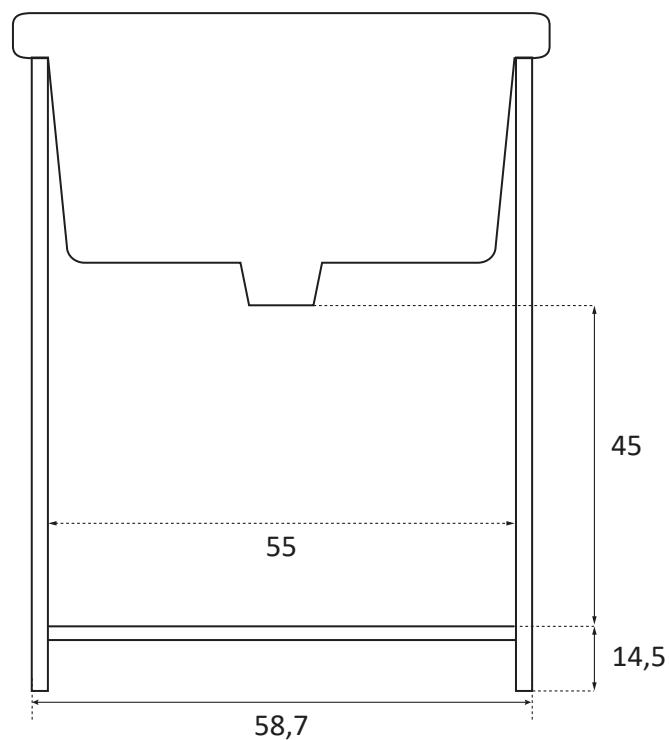

ART. 2002BCER

Lavatoio a due ante con vasca in ceramica
Wash-tub with two doors and ceramic basin

Dimensioni (cm) vasca

Misure esterne vasca

Misure interne vasca