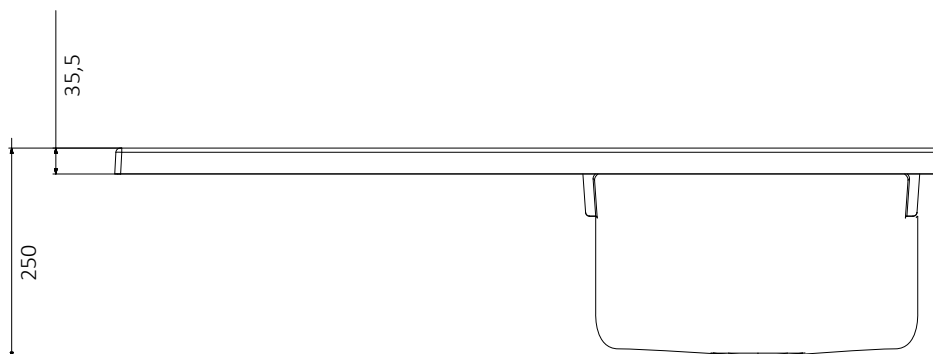

### Articoli / Articles

- 4800SX – Mobile coprilavatrice con vasca a sinistra
- 4800DX – Mobile coprilavatrice con vasca a destra

Washtub made of waterproof PVC  
Doors: sliding shutter to fit small spaces  
Thermoforming basin  
Washing board made of acid resistant polypropylene  
Trap: self-cleaning, equipped with mounted drain and overflow  
Height of the feet adjustable 15 mm  
Basin perforable to install the faucet (faucet not included)  
Siphon outlet 35÷45 cm from the floor  
Suitable for outdoor uses or damp spaces

Spazio disponibile per lavatrice  
Available space for washing machine

Larghezza - *Width*:  
61 cm

Profondità - *Depth*:  
59 cm

Altezza - *Height*:  
85 cm

# ART. 2036SX – 2036DX

Vasca in termoformatura 124 x 60 cm – Thermoforming basin 124 x 60 cm

\* Articoli disponibili: "2036dx" con vasca a destra e articolo "2036sx" con vasca a sinistra