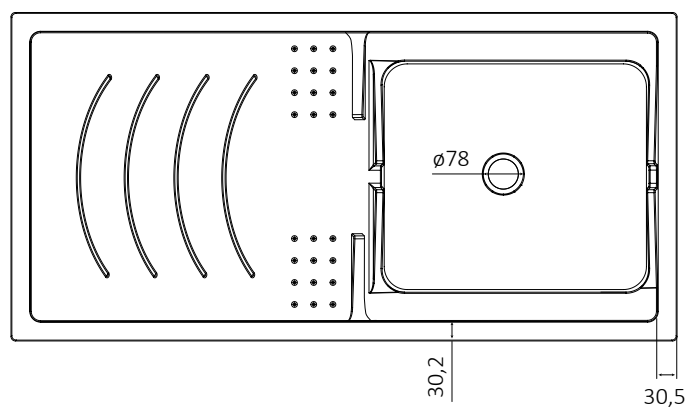

### Articoli / Articles

- 4800SX – Mobile coprilavatrice con vasca a sinistra
- 4800DX – Mobile coprilavatrice con vasca a destra

Washtub made of waterproof PVC  
Doors: sliding shutter to fit small spaces  
Thermoforming basin  
Washing board made of acid resistant polypropylene  
Trap: self-cleaning, equipped with mounted drain and overflow  
Height of the feet adjustable 15 mm  
Basin perforable to install the faucet (faucet not included)  
Siphon outlet 35÷45 cm from the floor  
Suitable for outdoor uses or damp spaces

Spazio disponibile per lavatrice  
Available space for washing machine

Larghezza - *Width*:  
61 cm

Profondità - *Depth*:  
59 cm

Altezza - *Height*:  
85 cm

# ART. 2036SX – 2036DX

Vasca in termoformatura 124 x 60 cm – Thermoforming basin 124 x 60 cm

\* Articoli disponibili: "2036dx" con vasca a destra e articolo "2036sx" con vasca a sinistra