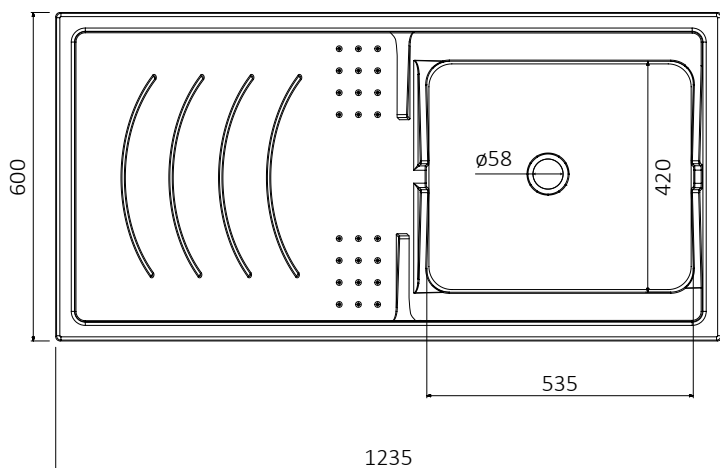

### Articoli / Articles

- 4800SX – Mobile coprilavatrice con vasca a sinistra
- 4800DX – Mobile coprilavatrice con vasca a destra

Washtub made of waterproof PVC  
Doors: sliding shutter to fit small spaces  
Thermoforming basin  
Washing board made of acid resistant polypropylene  
Trap: self-cleaning, equipped with mounted drain and overflow  
Height of the feet adjustable 15 mm  
Basin perforable to install the faucet (faucet not included)  
Siphon outlet 35÷45 cm from the floor  
Suitable for outdoor uses or damp spaces

Spazio disponibile per lavatrice  
Available space for washing machine

Larghezza - *Width*:  
61 cm

Profondità - *Depth*:  
59 cm

Altezza - *Height*:  
85 cm

# ART. 2036SX – 2036DX

Vasca in termoformatura 124 x 60 cm – Thermoforming basin 124 x 60 cm

\* Articoli disponibili: "2036dx" con vasca a destra e articolo "2036sx" con vasca a sinistra