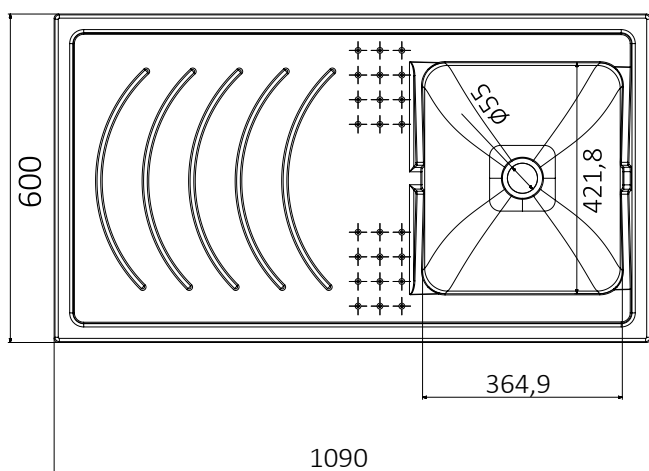

Washtub made of waterproof PVC
Doors: sliding shutter to fit small spaces
Basin made of acid resistant polypropylene
Washing board made of acid resistant polypropylene
Trap: self-cleaning, equipped with mounted drain and overflow
Height of the feet adjustable 15 mm
Basin perforable to install the faucet (faucet not included)
Siphon outlet 35÷45 cm from the floor
Suitable for outdoor uses or damp spaces

Larghezza - Width:
61 cm

Profondità - Depth:
59 cm

Altezza - Height:
85 cm

ART. 2035SX – 2035DX – 2035

Vasca in polipropilene 109 x 60 cm – Polypropylene basin 109 x 60 cm

* Articoli disponibili: “2035dx” con vasca a destra, “2035sx” con vasca a sinistra e “2035” con vasca reversibile