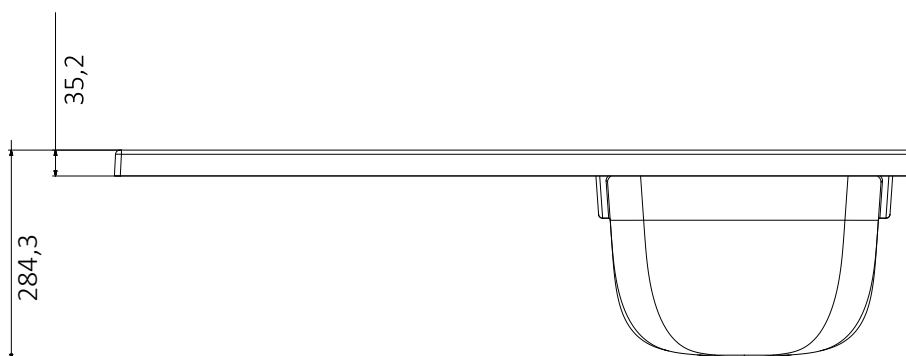

Washtub made of waterproof PVC
Doors: sliding shutter to fit small spaces
Basin made of acid resistant polypropylene
Washing board made of acid resistant polypropylene
Trap: self-cleaning, equipped with mounted drain and overflow
Height of the feet adjustable 15 mm
Basin perforable to install the faucet (faucet not included)
Siphon outlet 35÷45 cm from the floor
Suitable for outdoor uses or damp spaces

Larghezza - Width:
61 cm

Profondità - Depth:
59 cm

Altezza - Height:
85 cm

ART. 2035SX – 2035DX – 2035

Vasca in polipropilene 109 x 60 cm – Polypropylene basin 109 x 60 cm

* Articoli disponibili: “2035dx” con vasca a destra, “2035sx” con vasca a sinistra e “2035” con vasca reversibile