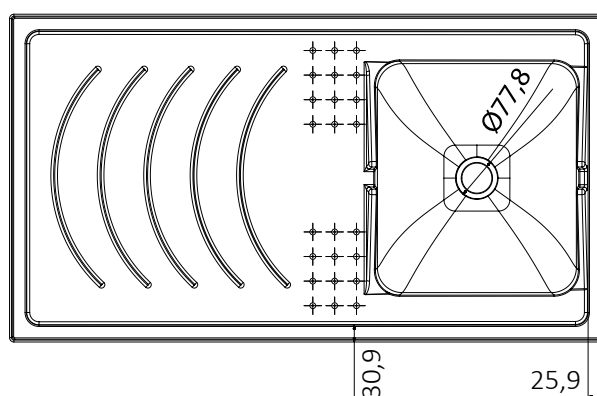

Washtub made of waterproof PVC
Doors: sliding shutter to fit small spaces
Basin made of acid resistant polypropylene
Washing board made of acid resistant polypropylene
Trap: self-cleaning, equipped with mounted drain and overflow
Height of the feet adjustable 15 mm
Basin perforable to install the faucet (faucet not included)
Siphon outlet 35÷45 cm from the floor
Suitable for outdoor uses or damp spaces

Larghezza - Width:
61 cm

Profondità - Depth:
59 cm

Altezza - Height:
85 cm

ART. 2035SX – 2035DX – 2035

Vasca in polipropilene 109 x 60 cm – Polypropylene basin 109 x 60 cm

* Articoli disponibili: “2035dx” con vasca a destra, “2035sx” con vasca a sinistra e “2035” con vasca reversibile