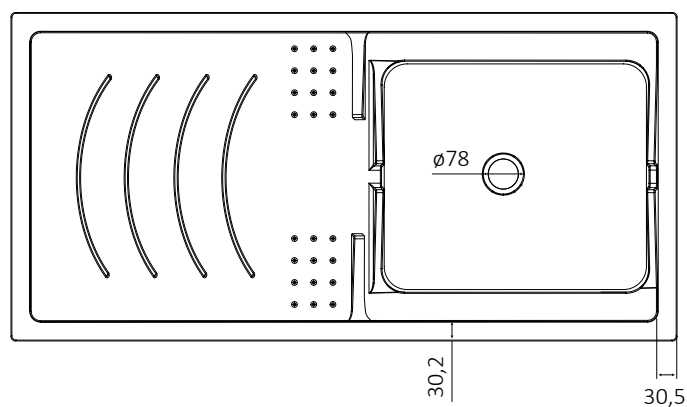

White washtub made of waterproof material W100, thickness 18 mm
 Doors with round shapes angles
 Chromed door-handles and chromed feet
 Basin made of acid resistant polypropylene
 Borders with polyurethane glues
 Washing board made of painted pine wood
 Doors' hinges with SOFT CLOSING
 Trap: self-cleaning, equipped with mounted drain and overflow
 Height of the feet adjustable 15 mm
 Basin perforable to install the faucet (faucet not included)
 Siphon outlet 35÷45 cm from the floor

3800CDX – Mobile coprilavatrice con cestello, con vasca a destra

Spazio disponibile per lavatrice Available space for washing machine

Larghezza - *Width*:
 61 cm

Profondità - *Depth*:
 59 cm

Altezza - *Height*:
 85 cm

ART. 2036SX – 2036DX

Vasca in termoformatura 124 x 60 cm – Thermoforming basin 124 x 60 cm

* Articoli disponibili: "2036dx" con vasca a destra e articolo "2036sx" con vasca a sinistra