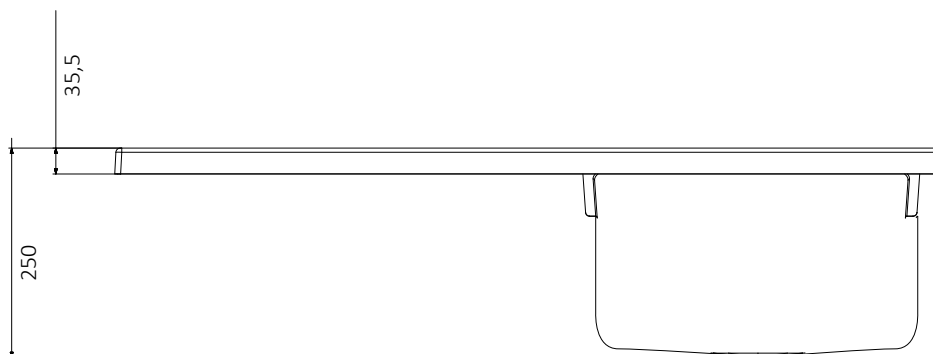

White washtub made of waterproof material W100, thickness 18 mm
 Doors with round shapes angles
 Chromed door-handles and chromed feet
 Basin made of acid resistant polypropylene
 Borders with polyurethane glues
 Washing board made of painted pine wood
 Doors' hinges with SOFT CLOSING
 Trap: self-cleaning, equipped with mounted drain and overflow
 Height of the feet adjustable 15 mm
 Basin perforable to install the faucet (faucet not included)
 Siphon outlet 35÷45 cm from the floor

3800CDX – Mobile coprilavatrice con cestello, con vasca a destra

Spazio disponibile per lavatrice Available space for washing machine

Larghezza - *Width*:
 61 cm

Profondità - *Depth*:
 59 cm

Altezza - *Height*:
 85 cm

ART. 2036SX – 2036DX

Vasca in termoformatura 124 x 60 cm – Thermoforming basin 124 x 60 cm

* Articoli disponibili: "2036dx" con vasca a destra e articolo "2036sx" con vasca a sinistra