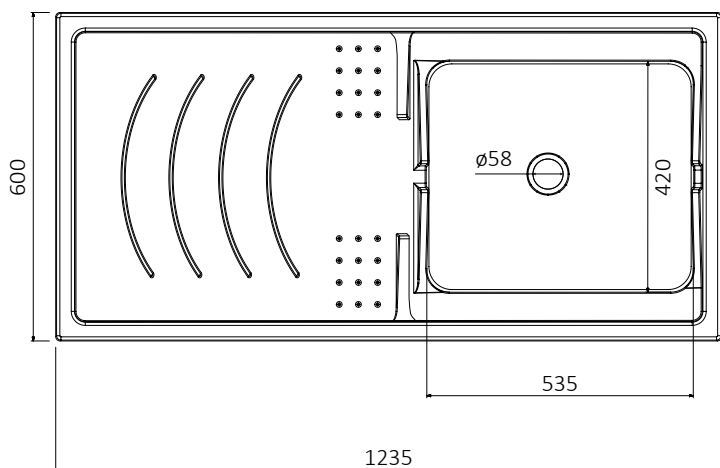

White washtub made of waterproof material W100, thickness 18 mm
 Doors with round shapes angles
 Chromed door-handles and chromed feet
 Basin made of acid resistant polypropylene
 Borders with polyurethane glues
 Washing board made of painted pine wood
 Doors' hinges with SOFT CLOSING
 Trap: self-cleaning, equipped with mounted drain and overflow
 Height of the feet adjustable 15 mm
 Basin perforable to install the faucet (faucet not included)
 Siphon outlet 35÷45 cm from the floor

3800CDX – Mobile coprilavatrice con cestello, con vasca a destra

Spazio disponibile per lavatrice Available space for washing machine

Larghezza - *Width*:
 61 cm

Profondità - *Depth*:
 59 cm

Altezza - *Height*:
 85 cm

ART. 2036SX – 2036DX

Vasca in termoformatura 124 x 60 cm – Thermoforming basin 124 x 60 cm

* Articoli disponibili: "2036dx" con vasca a destra e articolo "2036sx" con vasca a sinistra