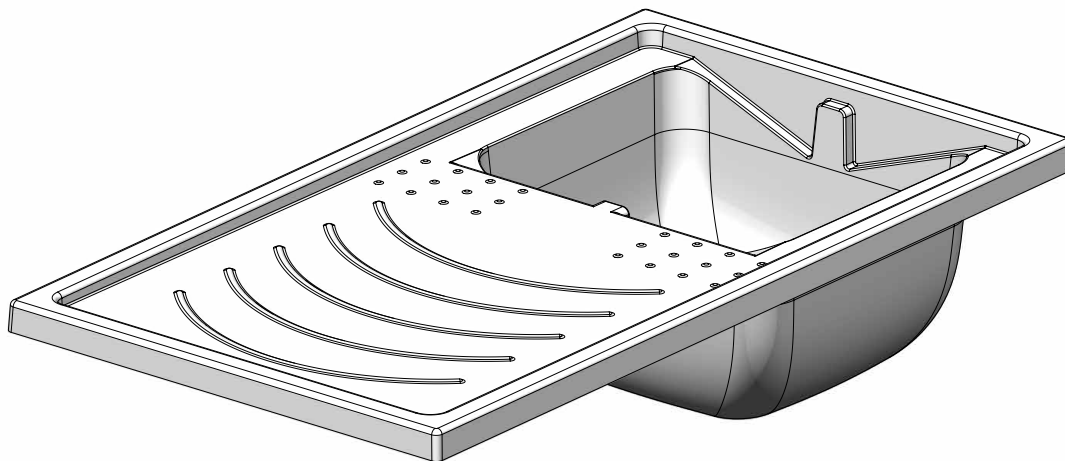

White washtub made of waterproof material W100, thickness 18 mm
Doors with round shapes angles
Chromed door-handles and chromed feet
Basin made of acid resistant polypropylene
Borders with polyurethane glues
Washing board made of painted pine wood
Doors' hinges with SOFT CLOSING
Trap: self-cleaning, equipped with mounted drain and overflow
Height of the feet adjustable 15 mm
Basin perforable to install the faucet (faucet not included)
Siphon outlet 35÷45 cm from the floor

Articoli / Articles

3008SX – Mobile coprilavatrice
senza cestello, con
vasca a sinistra

3008CSX – Mobile coprilavatrice
con cestello, con
vasca a sinistra

3008DX – Mobile coprilavatrice
senza cestello, con
vasca a destra

3008CDX – Mobile coprilavatrice
con cestello, con
vasca a destra

Spazio disponibile per lavatrice
Available space for washing machine

Larghezza - Width:
61 cm

Profondità - Depth:
59 cm

Altezza - Height:
85 cm

ART. 2035SX – 2035DX

Vasca in polipropilene 109 x 60 cm – Polypropylene basin 109 x 60 cm

* Articoli disponibili: "2035dx" con vasca a destra e articolo "2035sx" con vasca a sinistra