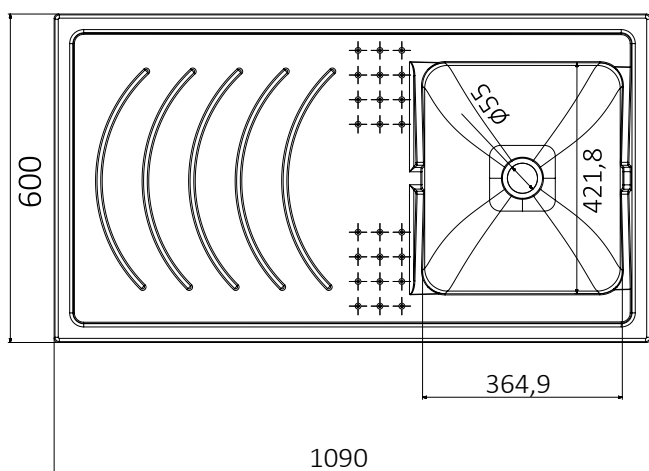

White washtub made of waterproof material W100, thickness 18 mm
Doors with round shapes angles
Chromed door-handles and chromed feet
Basin made of acid resistant polypropylene
Borders with polyurethane glues
Washing board made of painted pine wood
Doors' hinges with SOFT CLOSING
Trap: self-cleaning, equipped with mounted drain and overflow
Height of the feet adjustable 15 mm
Basin perforable to install the faucet (faucet not included)
Siphon outlet 35÷45 cm from the floor

3008CDX – Mobile coprilavatrice
con cestello, con
vasca a destra

Spazio disponibile per lavatrice
Available space for washing machine

Larghezza - Width:
61 cm

Profondità - Depth:
59 cm

Altezza - Height:
85 cm

ART. 2035SX – 2035DX

Vasca in polipropilene 109 x 60 cm – Polypropylene basin 109 x 60 cm

* Articoli disponibili: "2035dx" con vasca a destra e articolo "2035sx" con vasca a sinistra