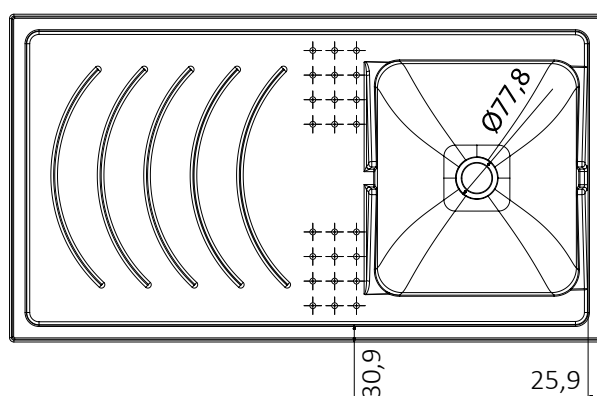

White washtub made of waterproof material W100, thickness 18 mm
Doors with round shapes angles
Chromed door-handles and chromed feet
Basin made of acid resistant polypropylene
Borders with polyurethane glues
Washing board made of painted pine wood
Doors' hinges with SOFT CLOSING
Trap: self-cleaning, equipped with mounted drain and overflow
Height of the feet adjustable 15 mm
Basin perforable to install the faucet (faucet not included)
Siphon outlet 35÷45 cm from the floor

3008CDX – Mobile coprilavatrice
con cestello, con
vasca a destra

Spazio disponibile per lavatrice
Available space for washing machine

Larghezza - Width:
61 cm

Profondità - Depth:
59 cm

Altezza - Height:
85 cm

ART. 2035SX – 2035DX

Vasca in polipropilene 109 x 60 cm – Polypropylene basin 109 x 60 cm

* Articoli disponibili: "2035dx" con vasca a destra e articolo "2035sx" con vasca a sinistra