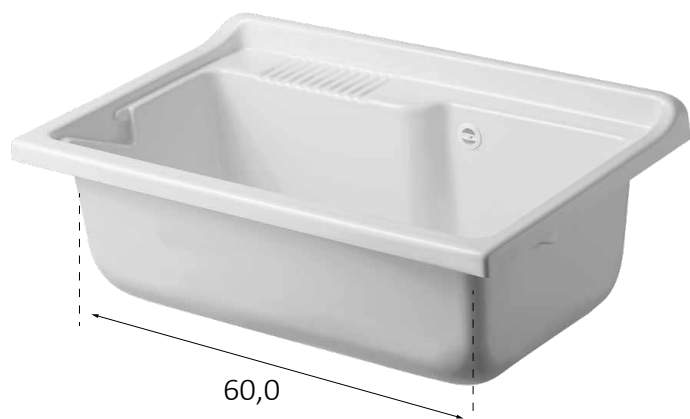

CLASSICA

ART. 3010 – 3010C

Mobile in nobilitato idrofugo W100, spessore 18 mm
Sportelli con angoli arrotondati
Maniglie e piedini cromati
Vasca in termoformatura
Bordi con colle poliuretaniche
Asse di lavaggio in pino verniciato
Cerniere delle ante con CHIUSURA RALLENTATA
Sifone autopulente completo di piletta e troppopieno
Piedini regolabili in altezza 15 mm
Vasca forabile per installazione rubinetto (rubinetto non incluso)
Scarico sifone a 35÷45 cm da terra

Articoli / Articles

- | | | |
|-------|---|--------------------------------------|
| 3010 | - | Lavatoio
senza cestello |
| | | Washtub without
hamper |
| 3010C | - | Lavatoio con
cestello in appoggio |
| | | Washtub with
hamper |

White washtub made of waterproof material W100, thickness 18 mm
Doors with round shapes angles
Chromed door-handles and chromed feet
Thermoforming basin
Borders with polyurethane glues
Washing board made of painted pine wood
Doors' hinges with SOFT CLOSING
Trap: self-cleaning, equipped with mounted drain and overflow
Height of the feet adjustable 15 mm
Basin perforable to install the faucet (faucet not included)
Siphon outlet 35÷45 cm from the floor

ART. 2033

Vasca in termoformatura 80x50, tutta vasca
Thermoforming basin 80x50, only basin

Dimensioni interne (cm)
Internal dimensions (cm)