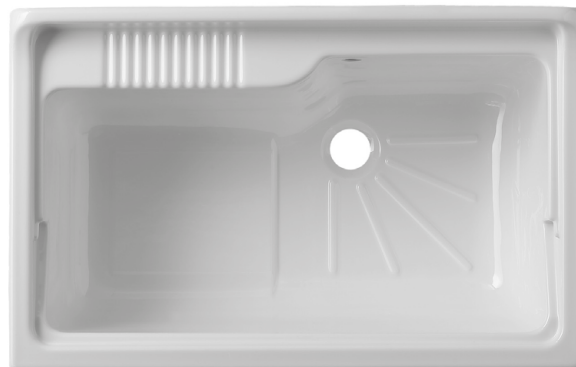

CLASSICA

ART. 3010 – 3010C

Mobile in nobilitato idrofugo W100, spessore 18 mm
Sportelli con angoli arrotondati
Maniglie e piedini cromati
Vasca in termoformatura
Bordi con colle poliuretaniche
Asse di lavaggio in pino verniciato
Cerniere delle ante con CHIUSURA RALLENTATA
Sifone autopulente completo di piletta e troppopieno
Piedini regolabili in altezza 15 mm
Vasca forabile per installazione rubinetto (rubinetto non incluso)
Scarico sifone a 35÷45 cm da terra

Articoli / Articles

- | | | |
|-------|---|--------------------------------------|
| 3010 | - | Lavatoio
senza cestello |
| | | Washtub without
hamper |
| 3010C | - | Lavatoio con
cestello in appoggio |
| | | Washtub with
hamper |

White washtub made of waterproof material W100, thickness 18 mm
Doors with round shapes angles
Chromed door-handles and chromed feet
Thermoforming basin
Borders with polyurethane glues
Washing board made of painted pine wood
Doors' hinges with SOFT CLOSING
Trap: self-cleaning, equipped with mounted drain and overflow
Height of the feet adjustable 15 mm
Basin perforable to install the faucet (faucet not included)
Siphon outlet 35÷45 cm from the floor

ART. 2033

Vasca in termoformatura 80x50, tutta vasca
Thermoforming basin 80x50, only basin

Dimensioni interne (cm)
Internal dimensions (cm)