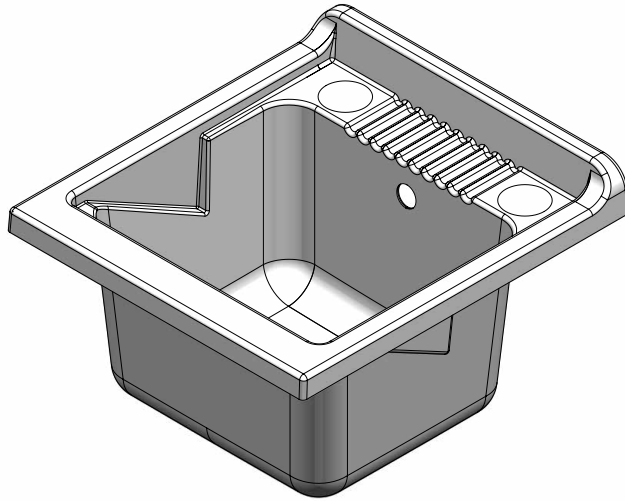

CLASSICA

ART. 3006 – 3006C

Mobile in nobilitato idrofugo W100, spessore 18 mm
Sportelli con angoli arrotondati
Maniglie e piedini cromati
Vasca in polipropilene resistente agli acidi
Bordi con colle poliuretaniche
Asse di lavaggio in pino verniciato
Cerniere delle ante con CHIUSURA RALLENTATA
Sifone autopulente completo di piletta e troppopieno
Piedini regolabili in altezza 15 mm
Vasca forabile per installazione rubinetto (rubinetto non incluso)
Scarico sifone a 35÷45 cm da terra

Articoli / Articles

- | | | |
|-------|---|--------------------------------------|
| 3006 | - | Lavatoio
senza cestello |
| | | Washtub without
hamper |
| 3006C | - | Lavatoio con
cestello in appoggio |
| | | Washtub with
hamper |

White washtub made of waterproof material W100, thickness 18 mm
Doors with round shapes angles
Chromed door-handles and chromed feet
Basin made of acid resistant polypropylene
Borders with polyurethane glues
Washing board made of painted pine wood
Doors' hinges with SOFT CLOSING
Trap: self-cleaning, equipped with mounted drain and overflow
Height of the feet adjustable 15 mm
Basin perforable to install the faucet (faucet not included)
Siphon outlet 35÷45 cm from the floor

ART. 2030

Vasca in polipropilene 45x50
polypropylene basin 45x50

Dimensioni (mm)
Dimensions (mm)