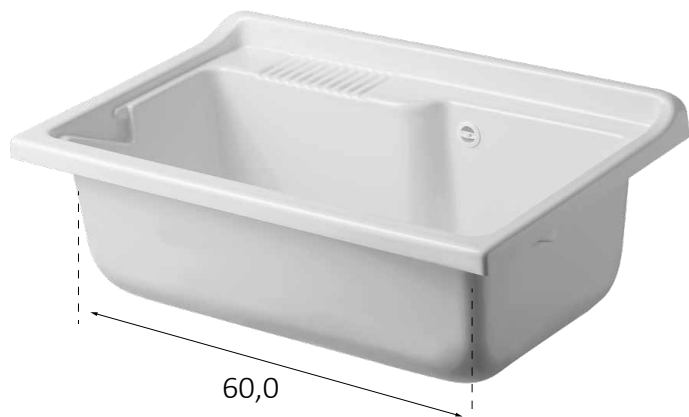

# GARDEN

ART. 9010

Mobile in PVC resistente all'acqua  
Sportelli pieni con chiusura a battente calamitata  
Maniglie cromate  
Vasca in termoformatura  
Asse di lavaggio in pino verniciato  
Sifone autopulente completo di piletta e troppopieno  
Piedini regolabili in altezza 15 mm  
Vasca forabile per installazione rubinetto (rubinetto non incluso)  
Scarico sifone a 35÷45 cm da terra  
Adatto per esterni o luoghi umidi

---

Washtub made of waterproof PVC  
Doors with magnetic closing  
Chromed handles  
Thermoforming basin  
Washing board made of painted pine wood  
Trap: self-cleaning, equipped with mounted drain and overflow  
Height of the feet adjustable 15 mm  
Basin perforable to install the faucet (faucet not included)  
Siphon outlet 35÷45 cm from the floor  
Suitable for outdoor uses or damp spaces

## ART. 2033

Vasca in polipropilene 80x50  
polypropylene basin 80x50

Dimensioni interne (cm)  
Internal dimensions (cm)