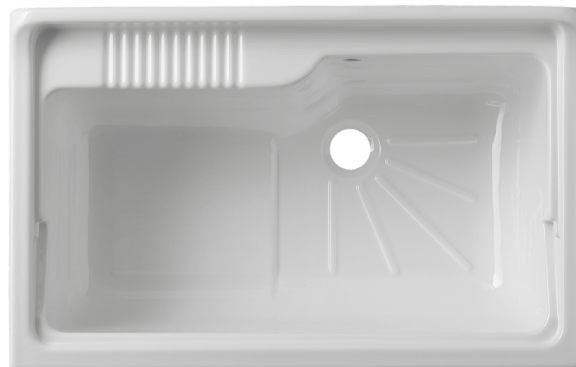

# GARDEN

ART. 9010

Mobile in PVC resistente all'acqua  
Sportelli pieni con chiusura a battente calamitata  
Maniglie cromate  
Vasca in termoformatura  
Asse di lavaggio in pino verniciato  
Sifone autopulente completo di piletta e troppopieno  
Piedini regolabili in altezza 15 mm  
Vasca forabile per installazione rubinetto (rubinetto non incluso)  
Scarico sifone a 35÷45 cm da terra  
Adatto per esterni o luoghi umidi

---

Washtub made of waterproof PVC  
Doors with magnetic closing  
Chromed handles  
Thermoforming basin  
Washing board made of painted pine wood  
Trap: self-cleaning, equipped with mounted drain and overflow  
Height of the feet adjustable 15 mm  
Basin perforable to install the faucet (faucet not included)  
Siphon outlet 35÷45 cm from the floor  
Suitable for outdoor uses or damp spaces

## ART. 2033

Vasca in polipropilene 80x50  
polypropylene basin 80x50

Dimensioni interne (cm)  
Internal dimensions (cm)