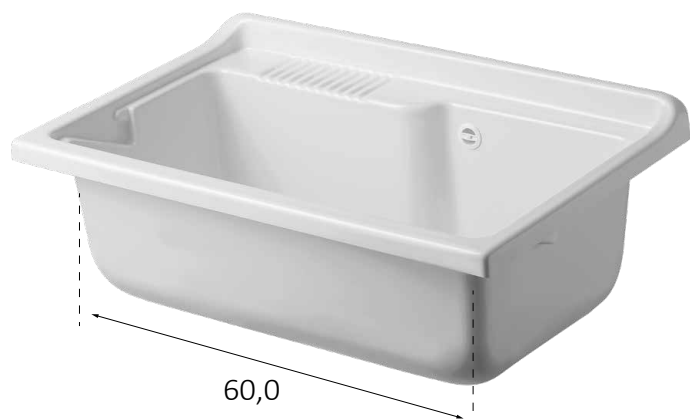

ECO

ART. 6010 – 6010OL

Mobile in nobilitato idrofugo W100, spessore 18 mm
Sportelli con angoli squadrati
Maniglie e piedini satinati
Vasca in termoformatura
Asse di lavaggio in pino verniciato
Sifone autopulente completo di piletta e troppopieno
Piedini regolabili in altezza 15 mm
Vasca forabile per installazione rubinetto (rubinetto non incluso)
Scarico sifone a 35÷45 cm da terra

Articoli / Articles

6010 – Lavatoio bianco
White washtub

6010OL – Lavatoio olmo
Elm washtub

White washtub made of waterproof material W100, thickness 18 mm
Doors with square angles
Glazed door-handles and glazed feet
Thermoforming basin
Washing board made of varnished pine wood
Trap: self-cleaning, equipped with mounted drain and overflow
Height of the feet adjustable 15 mm
Basin perforable to install the faucet (faucet not included)
Siphon outlet 35÷45 cm from the floor

ART. 2033

Vasca in termoformatura 80x50, tutta vasca
Thermoforming basin 80x50, only basin

Dimensioni interne (cm)
Internal dimensions (cm)