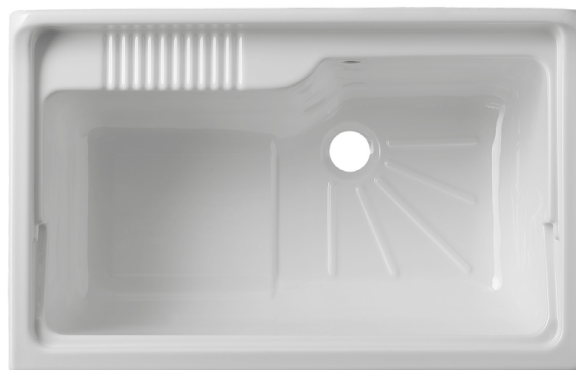

ECO

ART. 6010 – 6010OL

Mobile in nobilitato idrofugo W100, spessore 18 mm
Sportelli con angoli squadrati
Maniglie e piedini satinati
Vasca in termoformatura
Asse di lavaggio in pino verniciato
Sifone autopulente completo di piletta e troppopieno
Piedini regolabili in altezza 15 mm
Vasca forabile per installazione rubinetto (rubinetto non incluso)
Scarico sifone a 35÷45 cm da terra

Articoli / Articles

6010 – Lavatoio bianco
White washtub

6010OL – Lavatoio olmo
Elm washtub

White washtub made of waterproof material W100, thickness 18 mm
Doors with square angles
Glazed door-handles and glazed feet
Thermoforming basin
Washing board made of varnished pine wood
Trap: self-cleaning, equipped with mounted drain and overflow
Height of the feet adjustable 15 mm
Basin perforable to install the faucet (faucet not included)
Siphon outlet 35÷45 cm from the floor

ART. 2033

Vasca in termoformatura 80x50, tutta vasca
Thermoforming basin 80x50, only basin

Dimensioni interne (cm)
Internal dimensions (cm)