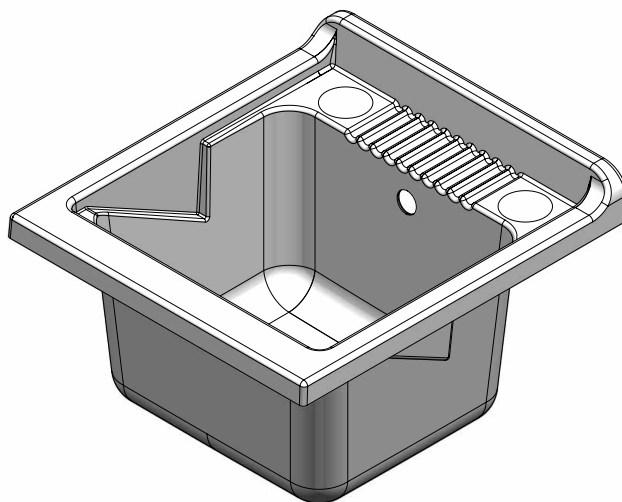

MAGICA

ART. 2006 – 2006CS

Mobile in nobilitato idrofugo W100, spessore 18 mm
Sportelli con angoli arrotondati
Maniglie satinato
Bordi con colle poliuretaniche
Vasca in polipropilene resistente agli acidi
Asse di lavaggio in pino verniciato
Cerniere delle ante con CHIUSURA RALLENTATA
VASSOIO SALVAFONDO IN ALLUMINIO
Sifone autopulente completo di piletta e troppopieno
Piedini regolabili in altezza 15 mm
Vasca forabile per installazione rubinetto (rubinetto non incluso)
Scarico sifone a 35÷45 cm da terra

Articoli / Articles

- | | |
|----------|---|
| 2006 – | Lavatoio
senza cestello

Washtub without
hamper |
| 2006CS – | Lavatoio con
cestello scorrevole

Washtub with
sliding hamper |

White washtub made of waterproof material W100, thickness 18 mm
Doors with round shapes angles
Glazed door-handles
Borders with polyurethane glues
Basin made of acid resistant polypropylene
Washing board made of painted pine wood
Doors' hinges with SOFT CLOSING
LOWER TRAY IN ALUMINUM
Trap: self-cleaning, equipped with mounted drain and overflow
Height of the feet adjustable 15 mm
Basin perforable to install the faucet (faucet not included)
Siphon outlet 35÷45 cm from the floor

ART. 2030

Vasca in polipropilene 45x50
polypropylene basin 45x50

Dimensioni (mm)
Dimensions (mm)