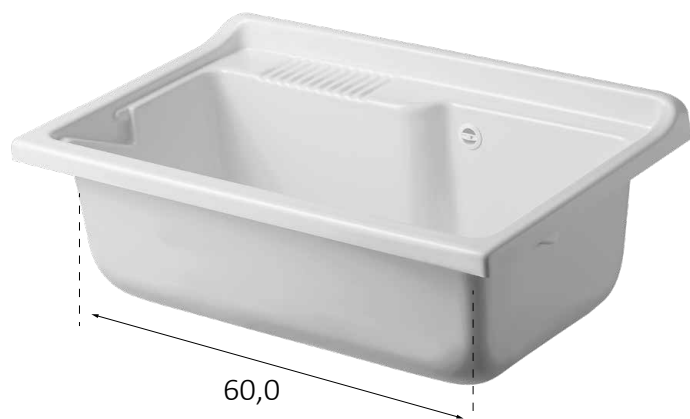

ART. 2033

Vasca in termoformatura 80x50, tutta vasca
Thermoforming basin 80x50, only basin

Dimensioni interne (cm)
Internal dimensions (cm)