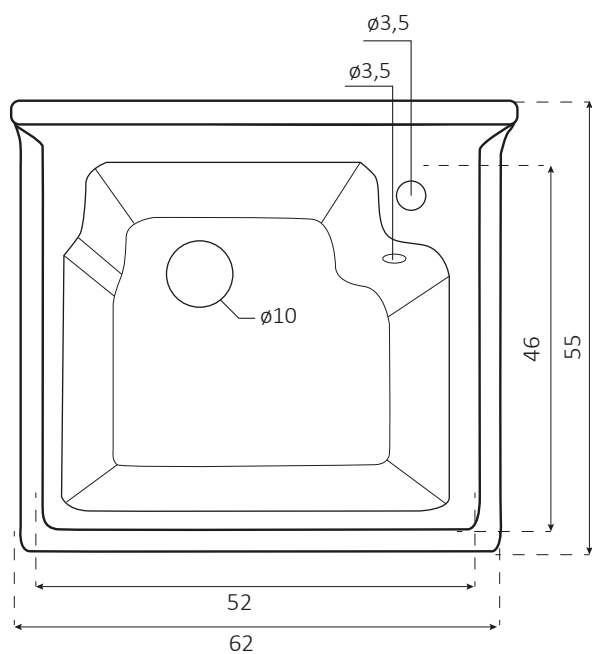

2028K

Vasca in ceramica
Ceramic basin

Dimensioni- Dimensions (cm)

Misure esterne

External dimensions

Misure interne

Internal dimensions