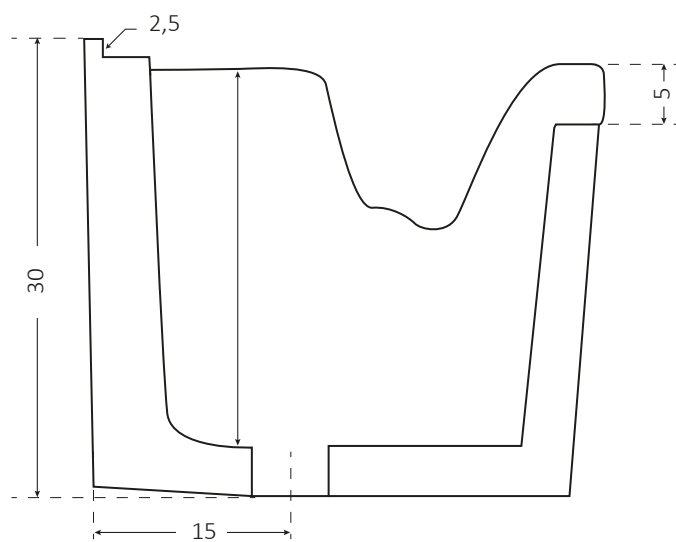

2028K

Vasca in ceramica
Ceramic basin

Dimensioni- Dimensions (cm)

Misure esterne

External dimensions

Misure interne

Internal dimensions