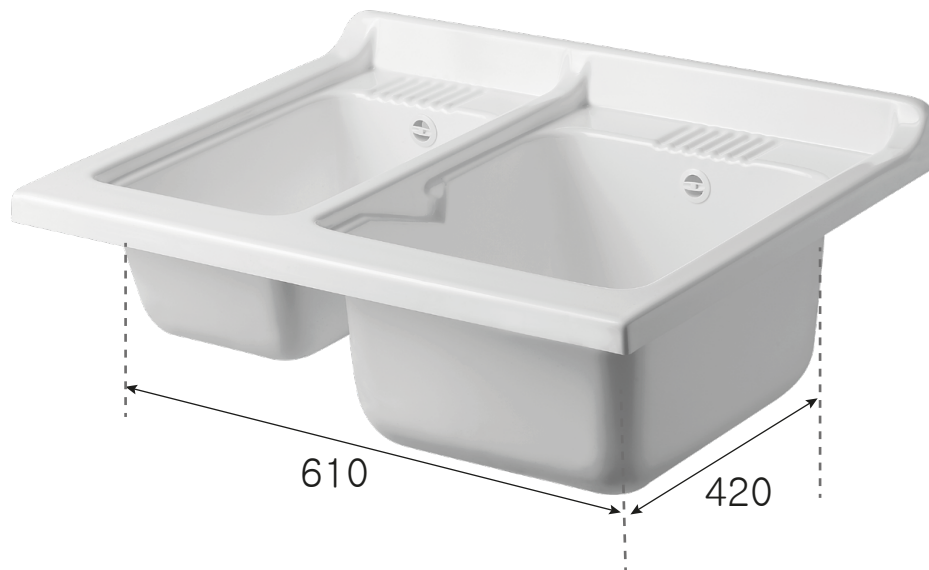

## ART. 2024

Bi-vasca in termoformatura 600 x 750 mm – Thermoforming double basin 600 x 750 cm

Dimensioni interne (cm) – Internal dimensions (cm)

Profondità vasca grande  
Depth of big basin:  
25 cm

Profondità vasca piccola  
Depth of small basin:  
18 cm

## ART. 2040

Asse in pino compatibile con bi-vasca  
Washing board made of varnished pine-wood