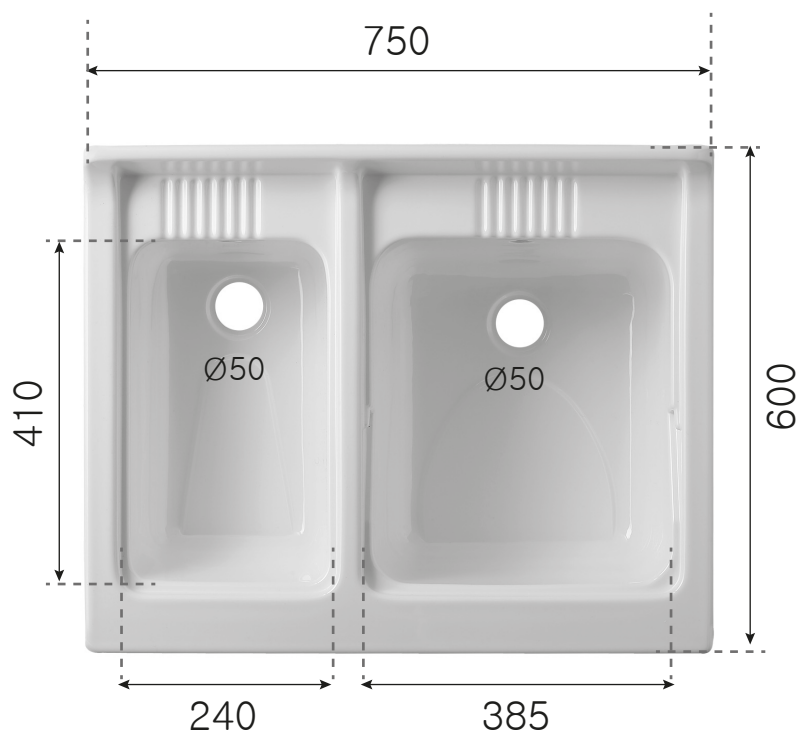

## ART. 2024

Bi-vasca in termoformatura 600 x 750 mm – Thermoforming double basin 600 x 750 cm

Dimensioni interne (cm) – Internal dimensions (cm)

Profondità vasca grande  
Depth of big basin:  
25 cm

Profondità vasca piccola  
Depth of small basin:  
18 cm

## ART. 2040

Asse in pino compatibile con bi-vasca  
Washing board made of varnished pine-wood