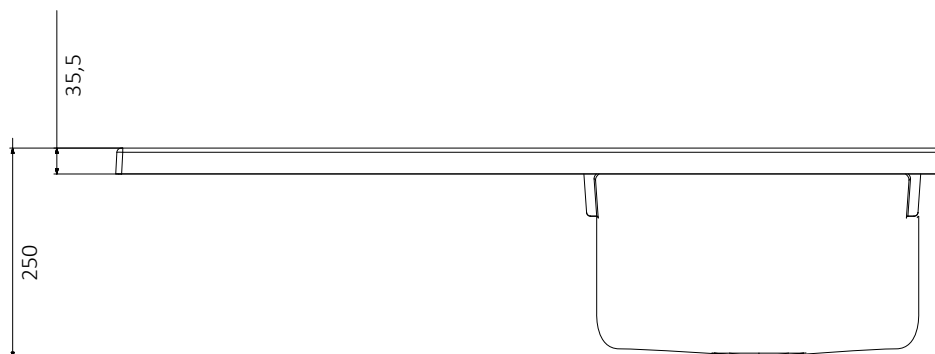

White washtub made of waterproof material W100, thickness 18 mm
 Doors with round shapes angles
 Chromed door-handles and chromed feet
 Thermoforming basin
 Borders with polyurethane glues
 Washing board made of painted pine wood
 Doors' hinges with SOFT CLOSING
 Trap: self-cleaning, equipped with mounted drain and overflow
 Height of the feet adjustable 15 mm
 Basin perforable to install the faucet (faucet not included)
 Siphon outlet 35÷45 cm from the floor

2800CDX – Mobile coprilavatrice con cestello, con vasca a destra

Spazio disponibile per lavatrice
 Available space for washing machine

Larghezza - *Width*:
 61 cm

Profondità - *Depth*:
 59 cm

Altezza - *Height*:
 85 cm

ART. 2036SX – 2036DX

Vasca in termoformatura 124 x 60 cm – Thermoforming basin 124 x 60 cm

* Articoli disponibili: "2036dx" con vasca a destra e articolo "2036sx" con vasca a sinistra