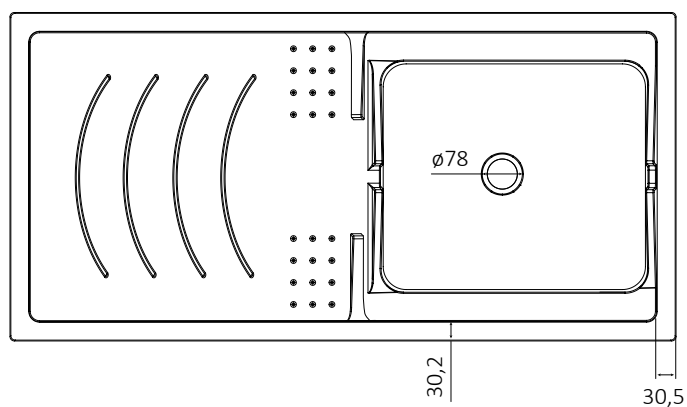

White washtub made of waterproof material W100, thickness 18 mm
 Doors with round shapes angles
 Chromed door-handles and chromed feet
 Thermoforming basin
 Borders with polyurethane glues
 Washing board made of painted pine wood
 Doors' hinges with SOFT CLOSING
 Trap: self-cleaning, equipped with mounted drain and overflow
 Height of the feet adjustable 15 mm
 Basin perforable to install the faucet (faucet not included)
 Siphon outlet 35÷45 cm from the floor

2800CDX – Mobile coprilavatrice con cestello, con vasca a destra

Spazio disponibile per lavatrice
 Available space for washing machine

Larghezza - *Width*:
 61 cm

Profondità - *Depth*:
 59 cm

Altezza - *Height*:
 85 cm

ART. 2036SX – 2036DX

Vasca in termoformatura 124 x 60 cm – Thermoforming basin 124 x 60 cm

* Articoli disponibili: "2036dx" con vasca a destra e articolo "2036sx" con vasca a sinistra