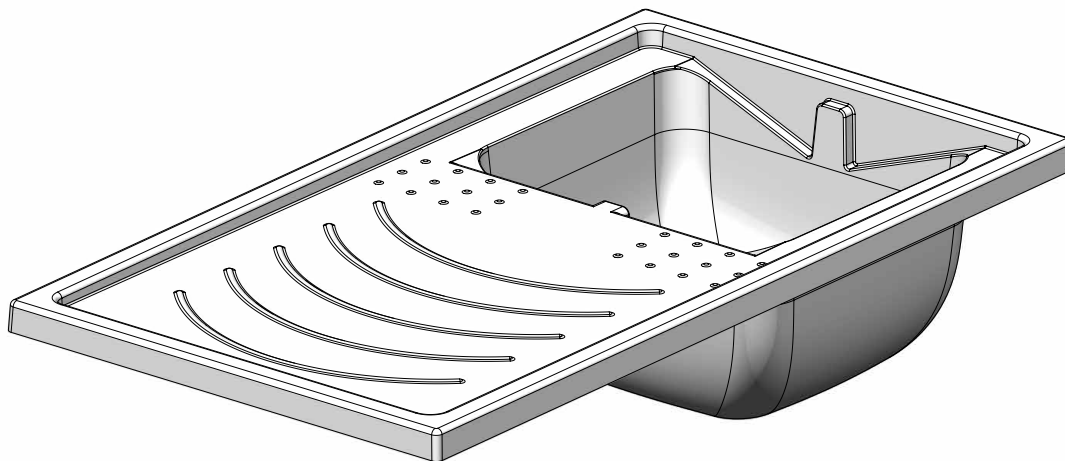

White washtub made of waterproof material W100, thickness 18 mm
 Doors with round shapes angles
 Glazed door-handles
 Borders with polyurethane glues
 Basin made of acid resistant polypropylene
 Washing board made of painted pine wood
 Doors' hinges with SOFT CLOSING
 LOWER TRAY IN ALUMINUM
 Trap: self-cleaning, equipped with mounted drain and overflow
 Height of the feet adjustable 15 mm
 Basin perforable to install the faucet (faucet not included)
 Siphon outlet 35÷45 cm from the floor

Articoli / Articles

- 2008SX – Mobile coprilavatrice senza cestello, con vasca a sinistra
- 2008CSSX – Mobile coprilavatrice con cestello, con vasca a sinistra
- 2008DX – Mobile coprilavatrice senza cestello, con vasca a destra
- 2008CSDX – Mobile coprilavatrice con cestello, con vasca a destra

Spazio disponibile per lavatrice Available space for washing machine	
Larghezza - Width:	61 cm
Profondità - Depth:	59 cm
Altezza - Height:	85 cm

ART. 2035SX – 2035DX

Vasca in polipropilene 109 x 60 cm – Polypropylene basin 109 x 60 cm

* Articoli disponibili: "2035dx" con vasca a destra e articolo "2035sx" con vasca a sinistra