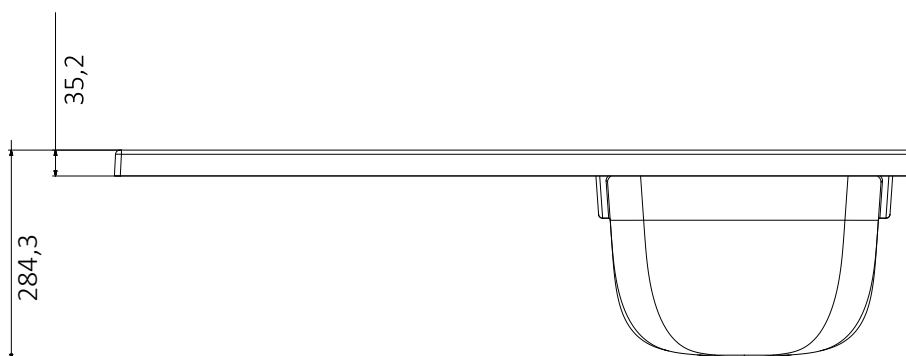

White washtub made of waterproof material W100, thickness 18 mm
 Doors with round shapes angles
 Glazed door-handles
 Borders with polyurethane glues
 Basin made of acid resistant polypropylene
 Washing board made of painted pine wood
 Doors' hinges with SOFT CLOSING
 LOWER TRAY IN ALUMINUM
 Trap: self-cleaning, equipped with mounted drain and overflow
 Height of the feet adjustable 15 mm
 Basin perforable to install the faucet (faucet not included)
 Siphon outlet 35÷45 cm from the floor

Articoli / Articles

- 2008SX – Mobile coprilavatrice senza cestello, con vasca a sinistra
- 2008CSSX – Mobile coprilavatrice con cestello, con vasca a sinistra
- 2008DX – Mobile coprilavatrice senza cestello, con vasca a destra
- 2008CSDX – Mobile coprilavatrice con cestello, con vasca a destra

Spazio disponibile per lavatrice Available space for washing machine	
Larghezza - Width:	61 cm
Profondità - Depth:	59 cm
Altezza - Height:	85 cm

ART. 2035SX – 2035DX

Vasca in polipropilene 109 x 60 cm – Polypropylene basin 109 x 60 cm

* Articoli disponibili: "2035dx" con vasca a destra e articolo "2035sx" con vasca a sinistra